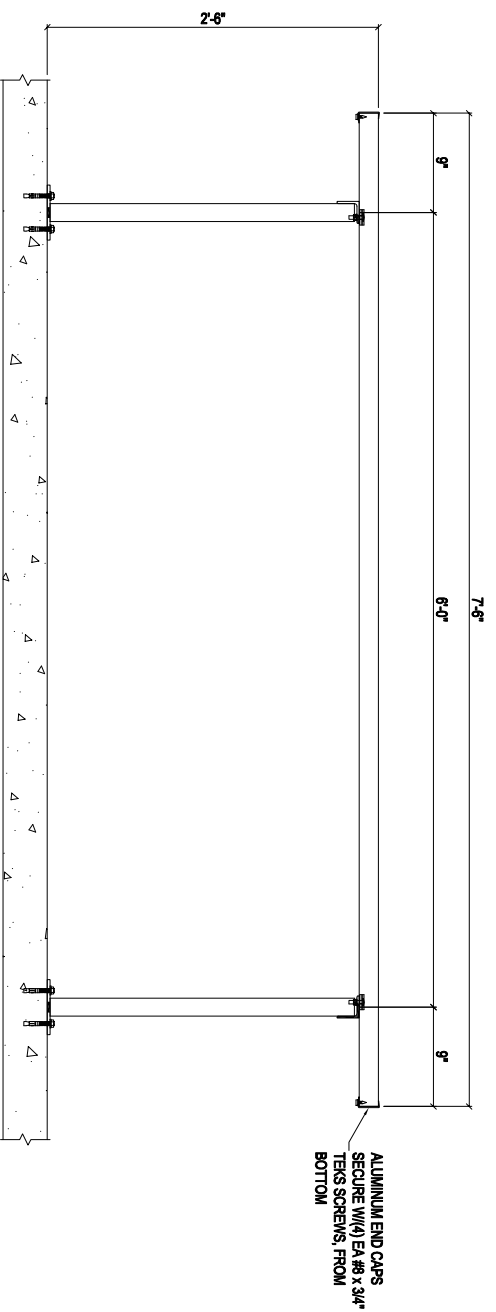

**TOP VIEW - SCORERS TABLE**  
SCALE: 1-1/2"=1'-0"

**FRONT VIEW - SCORERS TABLE**  
SCALE: 1-1/2"=1'-0"

**RIGHT VIEW - SCORERS TABLE**  
SCALE: 1-1/2"=1'-0"

This drawing is the property of All Star Bleachers. The information contained within is proprietary. Unauthorized reproduction through either mechanical or electronic means is prohibited without the express written consent of All Star Bleachers.

(1) XX ROW x XXX'-0"  
(1) XX ROW x XXX'-0"  
(1) XX ROW x XXX'-0"

7'-6" SCORERS TABLE

DRAWN BY: BCU DATE: \_\_\_\_\_  
 CHECKED BY: \_\_\_\_\_ DATE: \_\_\_\_\_  
 JOB NUMBER: ASBSTD  
 SHEET NUMBER: STA23\_25x089x30M  
 Rev.: 0