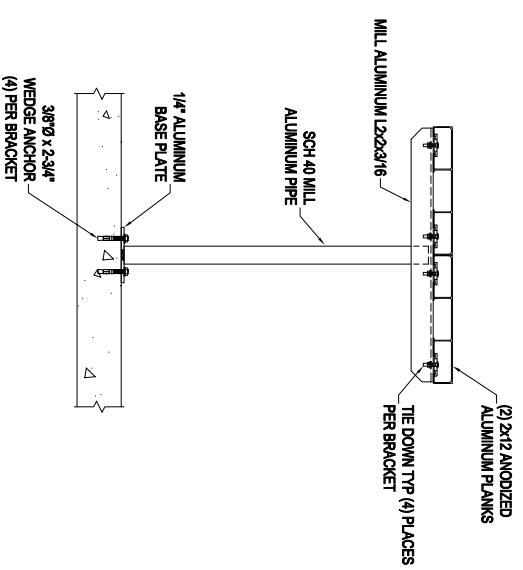

**TOP VIEW - SCORERS TABLE**  
SCALE: 1-1/2"=1'-0"

**FRONT VIEW - SCORERS TABLE**  
SCALE: 1-1/2"=1'-0"

**RIGHT VIEW - SCORERS TABLE**  
SCALE: 1-1/2"=1'-0"

This drawing is the property of All Star Bleachers. The information contained within is proprietary. Unauthorized reproduction through either mechanical or electronic means is prohibited without the express written consent of All Star Bleachers.

(1) XX ROW x XXX'-0"  
(1) XX ROW x XXX'-0"  
(1) XX ROW x XXX'-0"

7'-6" SCORERS TABLE

DRAWN BY: BCU DATE: \_\_\_\_\_  
 CHECKED BY: \_\_\_\_\_ DATE: \_\_\_\_\_  
 JOB NUMBER: ASBSTD  
 SHEET NUMBER: STA23\_25x089x30M  
 Rev.: 0